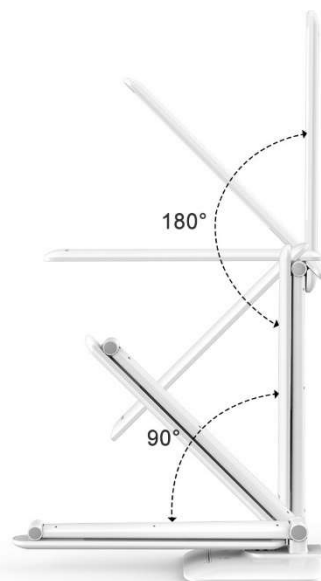

# Desk Lamp HL-E300

Power: 6W

Adapter: DC12V/0.5A

Luminous Flux: 380LM

CRI: Ra > 80

Color: White/Black

CCT: 4000K

Dimensions: 18\*12.5\*37.5cm

# Desk Lamp HL-E100

- Input: 100V~240V
- LED Power: 8.5W
- CCT: 4000K
- Flux: 700LM
- CRI: 85
- Beam Angle: 120°
- USB: 2\*USB Max2.4A
- Lifetime: 18Y(4.5H/D) / 30,000 Hrs
- Eye Protection (Flicker-free & Radiation-free)
- LCD Screen (Date, Time & Alarm Clock)
- Touch Sensitive Dimmer Bar (Stepless Dimming)
- Weight: ~860g / 30.3oz / 1.9lb
- Size: 190\*150\*388mm

## Desk Lamp HL-E100

- Input: 100V~240V
- LED Power: 8.5W
- CCT: 4000K
- Flux: 700LM
- CRI: 85
- Beam Angle: 120°
- USB: 2\*USB Max2.4A
- Lifetime: 18Y(4.5H/D) / 30,000 Hrs
- Eye Protection (Flicker-free & Radiation-free)
- LCD Screen (Date, Time & Alarm Clock)
- Touch Sensitive Dimmer Bar (Stepless Dimming)
- Weight: ≈860g / 30.3oz / 1.9lb
- Size: 190\*150\*388mm

### Specifications

Light Source	LED
LED Power	8.5 Watts
Input Voltage	100-240Vac
CCT	4000K
Color	Warm White
CRI	85
Luminous Flux	700
Beam Angle	120°
Lifetime	30,000 Hrs
USB Ports	Total Max 5V 2.4A
Safety	CE, ETL, FCC
Dimensions	190 x 150 x 388 mm
Weight	860g / 30.3oz / 1.9lb