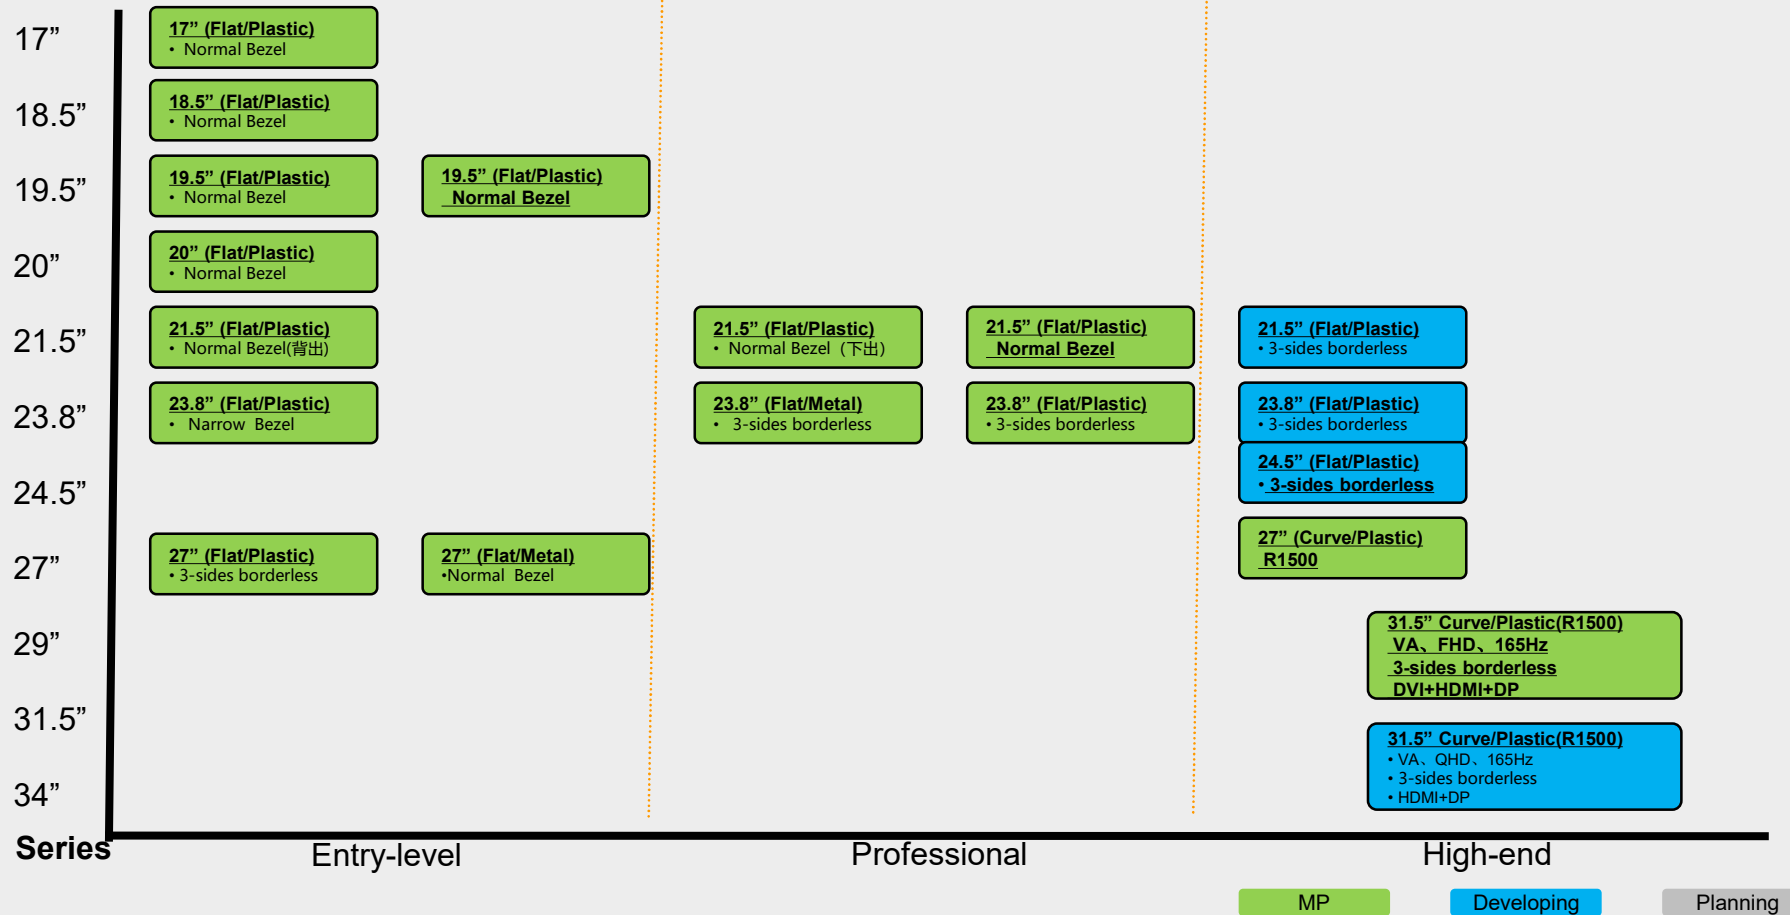

Huntkey 航嘉

Roadmap

航嘉显示 专业制造

MP
Developing
Planning

| 2019/Q4 | 2020/Q1 | 2020/Q2 | 2020/Q3 | 2020/Q4 |
|---|---|--|---|---------|
| <p>19.5" Flat/Plastic(接口下出) TN、HD+、60Hz Normal Bezel/VESA 100*100 VGA/VGA+DVI</p> | | | | |
| | <p>21.5" Flat/Plastic(接口下出) TN/VA/ADS、FHD、60Hz Normal Bezel/VESA 100*100 VGA/VGA+HDMI</p> | | | |
| | | <p>21.5" Flat/Plastic(接口背出) • ADS、FHD、60Hz • 3-sides borderless/VESA 100*100 • VGA+HDMI/OD</p> | | |
| | | <p>23.8" Flat/Plastic(接口下出) • ADS/PLS、FHD、60Hz • 3-sides borderless/VESA 100*100 • VGA+HDMI/OD</p> | | |
| | | | <p>24.5" Flat/Plastic(接口下出) • TN、FHD、60Hz • 3-sides borderless • VGA+HDMI</p> | |
| | | <p>27" (Flat/Plastic) • IPS、FHD、165Hz • 3-sides borderless • DVI+HDMI+DP</p> | | |
| | | <p>30" Flat/Plastic(21:9) • VA、FHD+、165Hz • 3-sides borderless • DVI+HDMI+DP</p> | | |
| | | <p>34" Flat/Plastic(21:9) • VA、QHD+、165Hz • 3-sides borderless • HDMI+DP</p> | | |

MP
Developing
Planning

| Model Name | Size | PANEL | Resolution | Brightness | View Angles | Interface | Power | Power Range | specialty |
|----------------|------|-------|------------|------------|-------------|-----------|----------|-------------|---------------|
| N1781SA | 17" | TN | 1280*1024 | 250cd/m2 | 170/160 | VGA | Internal | ≤20W | VESA Mounting |

| Model Name | Size | PANEL | Resolution | Brightness | View Angles | Interface | Power | Power Range | specialty |
|----------------|-------|-------|------------|------------|-------------|-----------|----------|-------------|---------------|
| N2091WA | 19.5" | TN | 1600*900 | 250cd/m2 | 90/65 | VGA | Internal | ≤20W | VESA Mounting |
| N2091WD | 19.5" | TN | 1600*900 | 250cd/m2 | 170/160 | VGA+DVI | Internal | ≤20W | VESA Mounting |