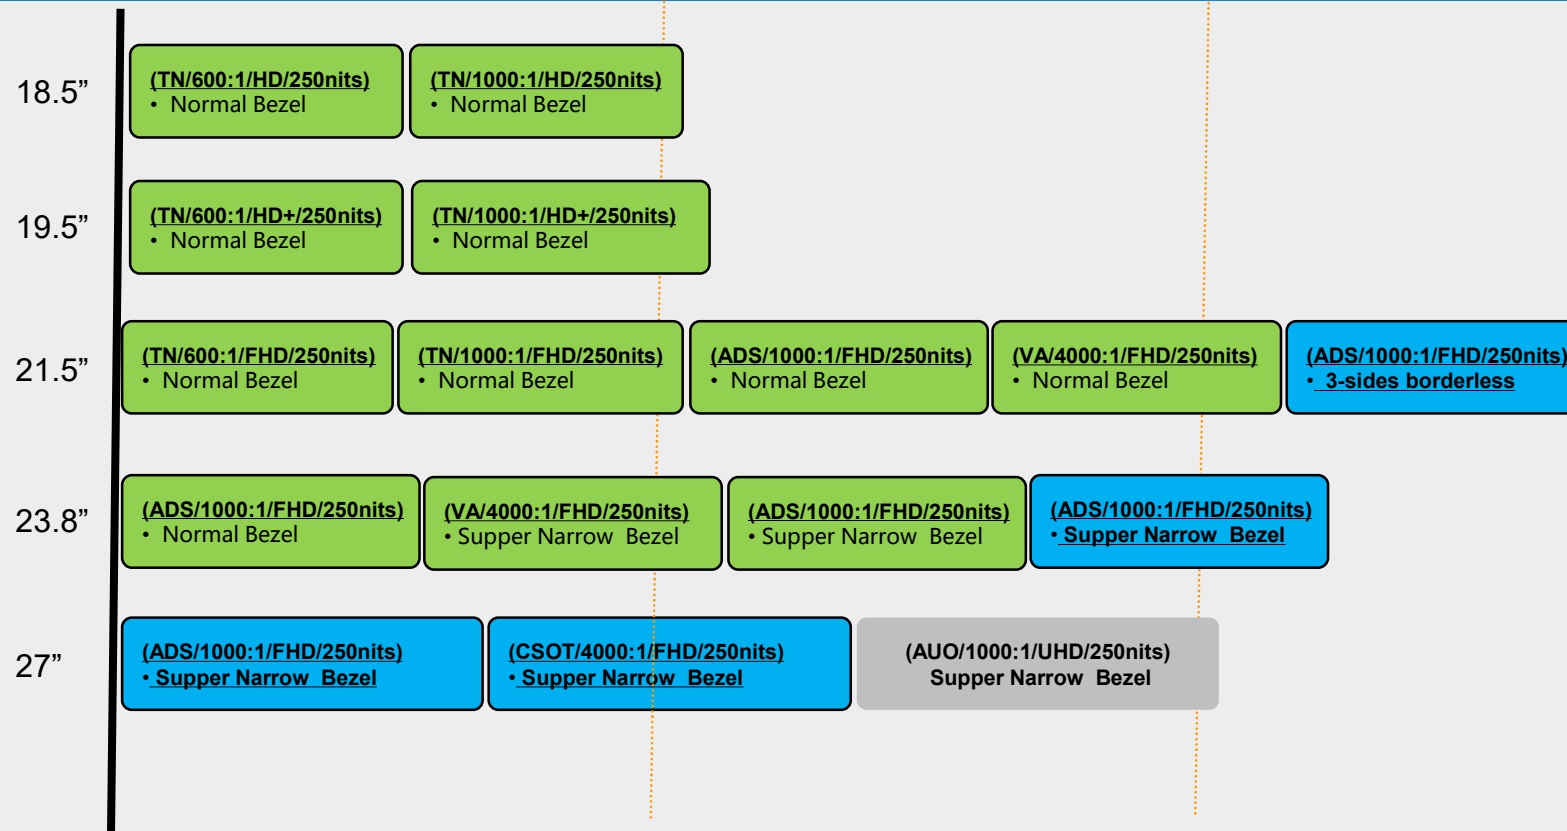

MP
Developing
Planning