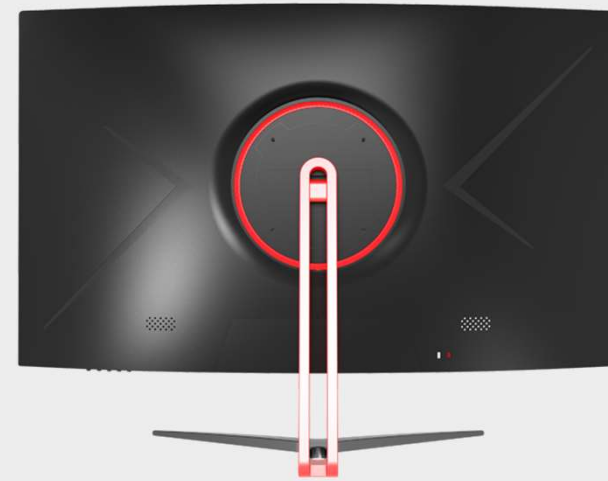

Model Name	Size	PANEL	Resolution	Brightness	View Angles	Interface	Power	Power Range	specialty
X3291C	31.5"	VA	1920*1080	300cd/m2	178/178	HDMI+DP	Adapter	≤50W	R1500/165Hz
X3291CK	31.5"	VA	2560*1440	300cd/m2	178/178	HDMI+DP	Adapter	≤50W	R1500/165Hz