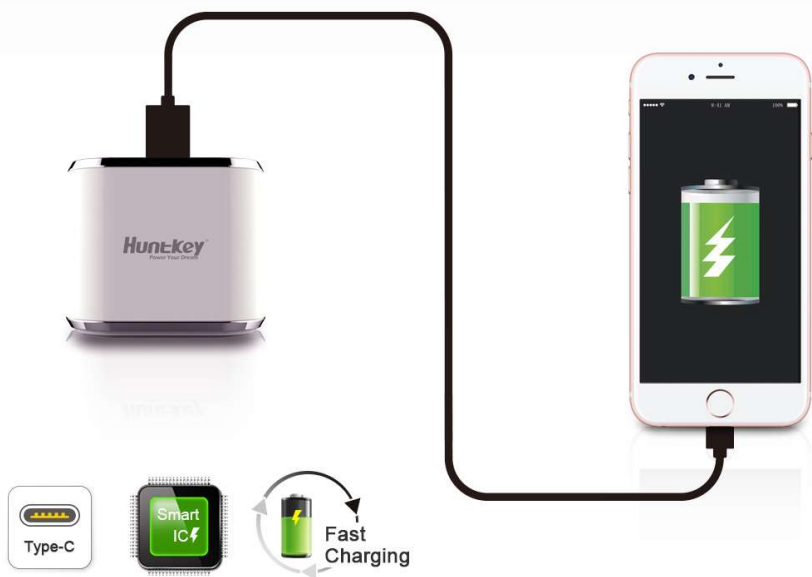

SmartC (White)

- 4 USB Charging Ports (Each Max2.4A)
- 1 USB-C (USB Type-C) Charging Port (5V/3A)
- USB+USB-C Total 7A (35W)
- Smart and Fast Charging
- Universal Compatibility
- Pocket Size
- Dimensions: 63.7*63.7*54.6 mm
- Complies with: ETL, CB, CE, FCC, GS

Categories: [Adapters & Chargers](#), [USB Power Stations](#)

- **Description**

Description

Smart & Fast Charging

Identifies your device to deliver smart and fastest possible charging

Superior Quality

Reliable quality you can count on

Extensive Compatibility

Optimized charging for almost any USB-powered device

Ultra Safety

Multiple protections to ensure safety

Multi-protection

Unbelievably Portable

Perfect compact design for easy carry and travel