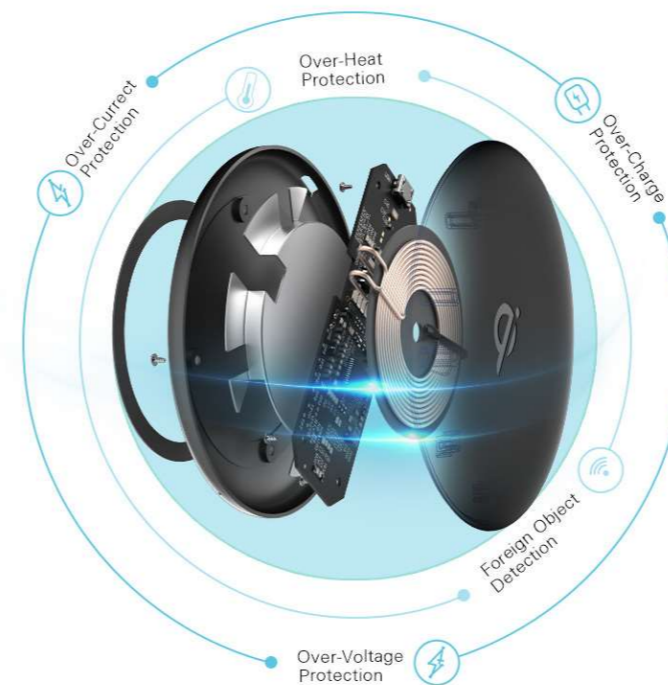

Safe Guarantee

Advanced multi-protection provides all protection for you and your devices

It is equipped with multiple protections to assure charging safety: **Overcurrent protection, overheating protection, overcharging protection, short circuit protection, foreign object detection.**

It can effectively prevent you from potential dangers