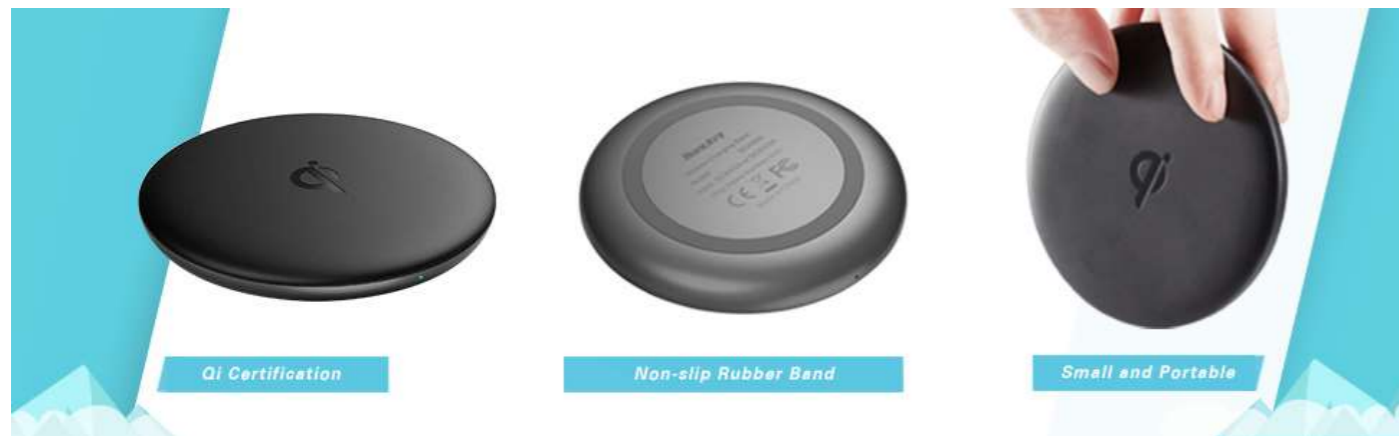

Wireless Charger SCA009

- Compatible with all Qi-certified Devices
- 10W Fast Charging: Samsung Galaxy s10/s9/s9 Plus/Note 9/s8/s8 Plus/Note 8/s7; 7.5W Standard Charging: iPhone X/Xs/Xs Max/XR/8/8Plus/7
- Easy and Safe Charging: If there isn't a phone being put on, it will not charge, and it can automatically stop charging when the phone has been fully charged. It reduces the fumbling with cables
- Phone Case Friendly: Able to directly charge phones with cases less than 5mm of thickness, but metal cases will interfere with charging
- Superior Charging Protections: Built with overcurrent / overheating / overcharging / short-circuit protections and foreign object detection
- High Charging Efficiency: Up to 80%, higher than many other congeneric products
- Warranty: 2-year worry-free warranty and lifetime friendly customer after-sale service

Categories: [Adapters & Chargers](#), [Wireless Chargers](#)

• Description

Description

Huntkey Fast Wireless Charger, 10W Wireless Charging Pad for Samsung Galaxy s10/s9/s9 Plus/Note 9/s8/s8 Plus/Note 8/s7, 7.5W Wireless Charging Base for iPhone X/Xs/Xs Max/XR/8/8Plus/7- NO AC Adapter