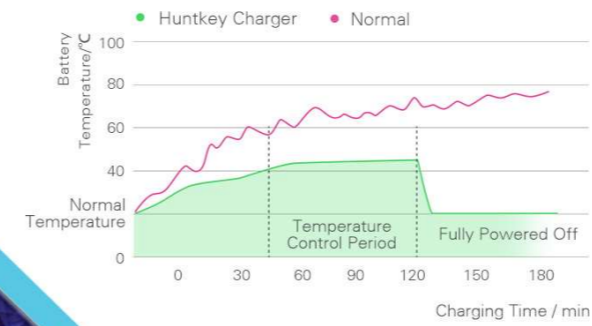

Charging Completed, Auto Off

Fully charge a Galaxy S9

Huntkey wireless charger: 2h40min

Other wireless charger: 3h30min

Fully charge an iPhone X

Huntkey wireless charger: 3h

Other wireless charger: 4h

Using a QC2.0/3.0 adapter (9V/2A)

Fast charging 10W for Galaxy and Note Series

Using a QC2.0/3.0 adapter (9V/2A)

Fast charging 7.5W for iPhone X, 8, 8 Plus,

XS Series

It is able to automatically stop charging while the is fully charged.

It keeps the charging safer and leaves you without safety concerns.