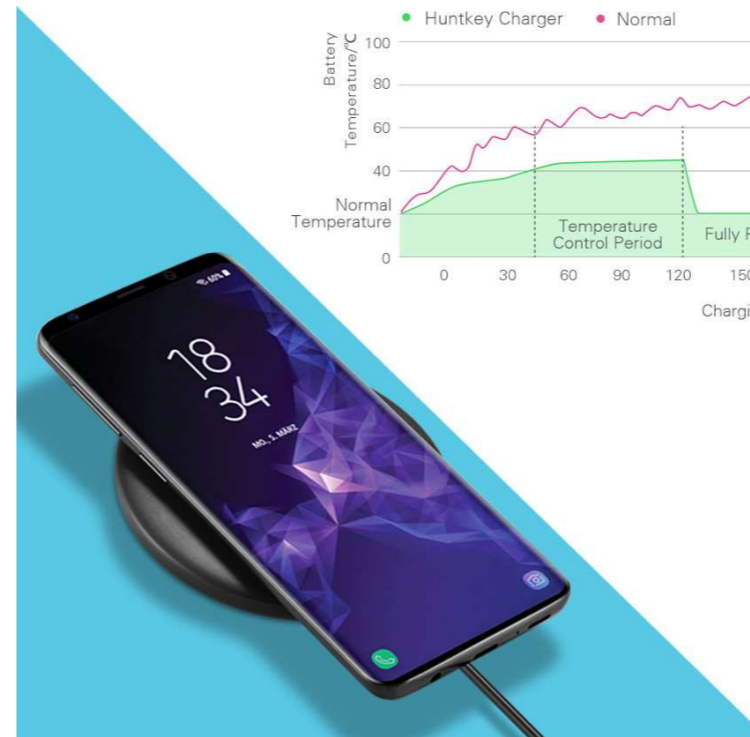

Charging Completed, Auto Off

Fully charge a Galaxy S9

Huntkey wireless charger: 2h40min

Other wireless charger: 3h30min

Fully charge an iPhone X

Huntkey wireless charger: 3h

Other wireless charger: 4h

Using a QC2.0/3.0 adapter (9V/2A)

Fast charging 10W for Galaxy and Note Series

Using a QC2.0/3.0 adapter (9V/2A)

Fast charging 7.5W for iPhone X, 8, 8 Plus,

XS Series

It is able to automatically stop charging while the is fully charged.

It keeps the charging safer and leaves you without safety concerns.