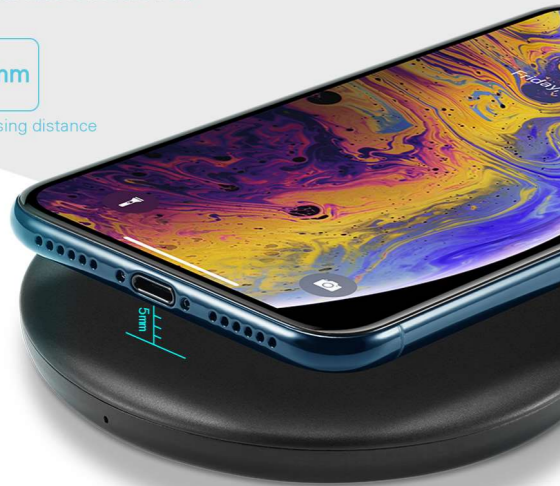

Wireless Charger SCA009

- Compatible with all Qi-certified Devices
- 10W Fast Charging: Samsung Galaxy s10/s9/s9 Plus/Note 9/s8/s8 Plus/Note 8/s7; 7.5W Standard Charging: iPhone X/Xs/Xs Max/XR/8/8Plus/7
- Easy and Safe Charging: If there isn't a phone being put on, it will not charge, and it can automatically stop charging when the phone has been fully charged. It reduces the fumbling with cables
- Phone Case Friendly: Able to directly charge phones with cases less than 5mm of thickness, but metal cases will interfere with charging
- Superior Charging Protections: Built with overcurrent / overheating / overcharging / short-circuit protections and foreign object detection
- High Charging Efficiency: Up to 80%, higher than many other congeneric products
- Warranty: 2-year worry-free warranty and lifetime friendly customer after-sale service

5mm

Sensing distance

Led Indicator

Soft and sleep-friendly

Red
Flashing

Red
Always-on

Green
Always-on

• Foreign object (such as keys)
• Incompatible device detected